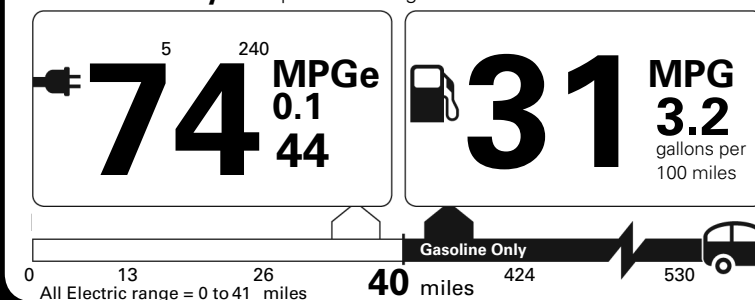

Bright Chrome Bars in Front Grille with Chrome Window Trim
Dual Integrated Tailpipes
18" Inscription Alloy Wheels
Power Front Seats incl. Power Lumbar & Memory Cushion Extension, Front Seats
Tailored Dashboard
Harman Kardon Premium Sound
Interior High Level Illumination
2-Zone Automatic Climate Control + CleanZone Wood Deco Inlay
Sensus Navigation Pro
HomeLink Garage Door Transmitter
Power Folding Rear Head Restraints (outer positions)
Folding Split Backrest w/ Load-Through Hatch
Front Park Assist

Climate Package

Headlamp Cleaners
Heated Rear Seats
Heated Steering Wheel

Advanced Package

Graphical Head-Up Display
Pilot Assist Driver Assistance System with Adaptive Cruise Control
360 Surround View Camera
Air Quality with Advanced Air Cleaner

Eyeglass holder* 85.00

Metallic Paint 695.00

Integrated End Pipes* 260.00

Protection Package Premier*** 545.00

Park Assist Pilot 200.00

19" 5-Multi Spoke Alloy Wheel 800.00

Destination Charge 1,045.00

Total Suggested Retail Price: $ 57,080.00

The price shown does not include Gasoline, License and Title Fees, State and Local Taxes and Dealer Installed Options and Accessories. The factory reserves the right to modify price, designs and equipment without previous notice.

Fuel Economy and Environment

Plug-In Hybrid Vehicle
Electricity-Gasoline

Fuel Economy Compact Cars range from 14 to 114 MPGe. The best vehicle rates 142 MPGe.

You save
$ 1,250
in fuel costs
over 5 years
compared to the
average new vehicle.

Annual Fuel Cost
$ 1,050

Fuel Economy & Greenhouse Gas Rating (tailpipe only) Smog Rating (tailpipe only)

MPG **9**
CO2 **10**

This vehicle emits 99 grams CO2 per mile. The best emits 0 grams per mile (tailpipe only). Producing and distributing fuel also create emissions; learn more at fuelconomy.gov.

Actual results will vary for many reasons, including driving conditions and how you drive and maintain your vehicle. The average new vehicle gets 27 MPG and costs $ 6,500 to fuel over 5 years. Cost estimates are based on 15000 miles per year at $2.95 per gallon and $0.13 per kW-hr. This is a dual fueled automobile. MPGe is mile per gallon equivalent. Vehicle emissions are a significant cause of climate change and smog.

fuelconomy.gov

Calculate personalized estimates and compare vehicles

Smartphone
QR Code

PARTS CONTENT INFORMATION

FOR VEHICLES IN THIS
CARLINE: VOLVO SERIES

U.S./CANADIAN PARTS
CONTENT: 20%

MAJOR SOURCES OF
FOREIGN PARTS CONTENT:
FINLAND: 15%
SWEDEN: 15%

FOR THIS VEHICLE:
FINAL ASSEMBLY POINT:
RIDGEVILLE, SC

COUNTRY OF ORIGIN:
ENGINE PARTS:
SWEDEN

TRANSMISSION PARTS:
JAPAN

Note: Parts contents does not include
final assembly, distribution, or other
non-parts costs.

GOVERNMENT 5-STAR SAFETY RATINGS

This vehicle has not been rated by the government for overall
vehicle score, frontal crash or rollover risk.

Star ratings range from 1 to 5 stars (1★ to 5★) with 5 being the highest.
Source: National Highway Traffic Safety Administration (NHTSA)
www.safercar.gov or 1-888-327-4236

VEHICLE IDENTIFICATION
Type & Chassis: 224 193093
Model Year: 2022
Color: Crystal White Metal
VIN: 7JRH60FL4NG193093

Port of Importation: Charleston VPC,
Delivered by: Truck
DELIVERY ADDRESS
VOLVO CARS MARIN 5482
619 FRANCISCO BLVD. EAST
SAN RAFAEL, CA 94901

7JRH60FL4NG193093