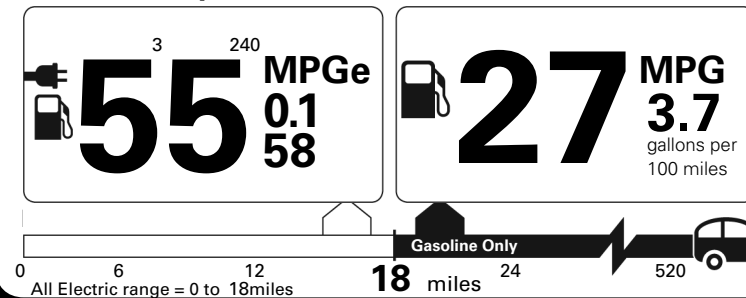

PRICING

IMPORTER'S SUGGESTED LIST PRICE P.O.E.:	\$ 63,450.00
Climate Package	750.00
Heated Windshield Wiper Blades	
Heated Rear Seats	
Heated Steering Wheel	
Advanced Package	1,700.00
Graphical Head-Up Display	
360 Surround View Camera	
Interior High Level Illumination	
Grocery Bag Holder*	265.00
Luggage Covers*	295.00
Roof Load Bars*	330.00
Metallic Paint*	695.00
Protection Package Premier*	685.00
Integrated Center Booster Cushion	300.00
21" 5-Double Spoke Alloy Wheel	1,100.00
Harman Kardon Premium Sound	800.00
Air Quality with Advanced Air Cleaner	250.00
Destination Charge	1,095.00
Total Suggested Retail Price:	\$ 71,715.00

Fuel Economy and Environment

Plug-In Hybrid Vehicle
Electricity-Gasoline

Fuel Economy Standard SUV 4WD range from 14 to 105 MPGe. The best vehicle rates 141 MPGe.

You **save**

\$ 0

in fuel costs
over 5 years
compared to the
average new vehicle.