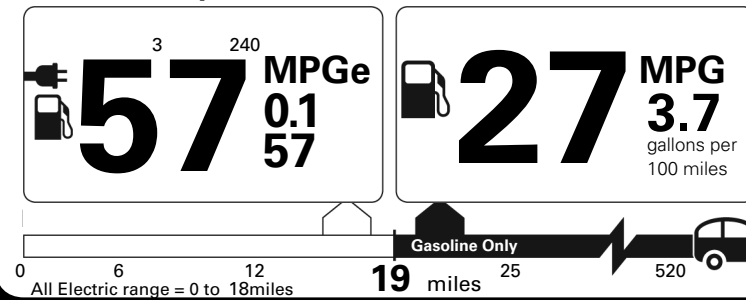

**Destination Charge** 1,095.00

**Total Suggested Retail Price:** \$ 72,310.00

## Fuel Economy and Environment

Plug-In Hybrid Vehicle  
Electricity-Gasoline

**Fuel Economy** Small SUV 4WD range from 16 to 120 MPGe. The best vehicle rates 141 MPGe.

You save

\$ 0

in fuel costs over 5 years compared to the average new vehicle.