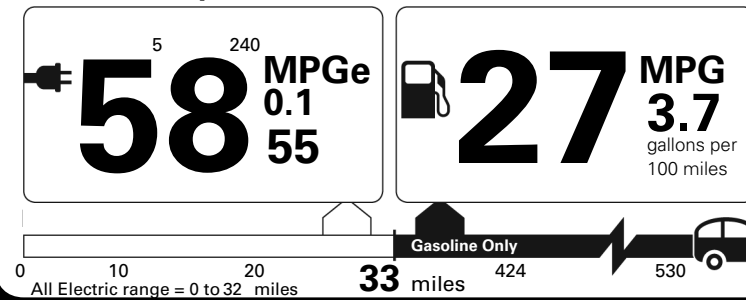

Instagram: @VolvoCarUSA
Facebook: Volvo Car USA
YouTube: Volvo Car USA

PRICING

IMPORTER'S SUGGESTED LIST PRICE P.O.E.: \$ 79,900.00

Ultimate Features

Bright Chrome Bars in Front Grille
Bright Integrated Roof Rails
Bright Chrome Window Surround
Perforated Nappa Leather Upholstery Seating
Surfaces, Front Seats, Front Seats
Ventilated Front Seats
Unique Wood Inlay
21" Diamond Cut Alloy Wheel
Tailored Dashboard and Upper Door Panels
Crystal Shifter
Harman Kardon Premium Sound
Power Adjustable Side Support, Front Seats
Power Cushion Extension, Front Seats
Sun Curtains Rear Side Windows
Graphical Head Up Display
Heated Steering Wheel
Heated Rear Seats
Headlight High Pressure Cleaning
360 Surround View Camera
Recharge Illuminated Tread Plates
Interior High Level Illumination

Protection Package Premier***	820.00
4-Corner Air Suspension	1,800.00
Destination Charge	1,095.00
Total Suggested Retail Price:	\$ 83,615.00

The price shown does not include Gasoline, License and Title Fees, State and Local Taxes and Dealer Installed Options and Accessories. The factory reserves the right to modify price, designs and equipment without previous notice.

Fuel Economy and Environment

Plug-In Hybrid Vehicle
Electricity-Gasoline

Fuel Economy Standard SUV 4WD range from 14 to 102 MPGe. The best vehicle rates 132 MPGe.

You save
\$ 500
in fuel costs
over 5 years
compared to the
average new vehicle.