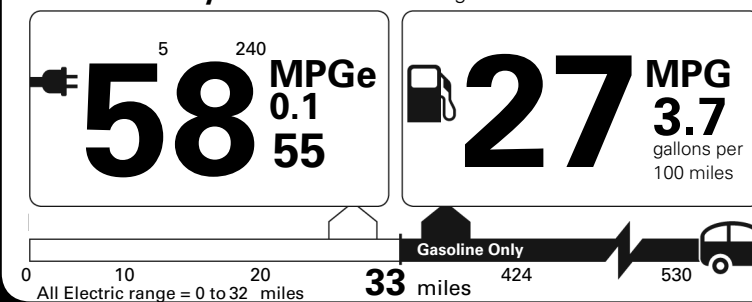

JOIN THE CONVERSATION

See what our fans are saying about Volvo and join in!

Have a question?
Feel free to ask us on Twitter! @VolvoCarUSA
Scan this Smartphone QR code

Instagram: @VolvoCarUSA
Facebook: Volvo Car USA
YouTube: Volvo Car USA

Volvo Car USA LLC
www.volvocars.com/us

PRICING

IMPORTER'S SUGGESTED LIST PRICE P.O.E.: $ 73,600.00

Plus Features

Bright Chrome Bars in Front Grille
Bright Integrated Roof Rails
Bright Chrome Window Surround
20" Diamond Cut Alloy Wheels
Recharge Illuminated Tread Plates
Integrated Center Booster Cushion, 2nd Row
Leather Upholstery Seating Surfaces
Wood Inlays
360 Surround View Camera
Interior High Level Illumination
Heated Steering Wheel
Heated Rear Seats
Headlight High Pressure Cleaning
Hidden Tailpipes

Luggage Cover	345.00
Protection Package Premier***	820.00
Trailer Hitch Foldable (excl. Hitch Ball)	1,580.00
Harman Kardon Premium Sound	800.00
21" 8-Multi Spoke Black Alloy Wheel	800.00
Destination Charge	1,095.00
Total Suggested Retail Price:	$ 79,040.00

The price shown does not include Gasoline, License and Title Fees, State and Local Taxes and Dealer Installed Options and Accessories. The factory reserves the right to modify price, designs and equipment without previous notice.

Fuel Economy and Environment

Fuel Economy Standard SUV 4WD range from 14 to 102 MPGe. The best vehicle rates 132 MPGe.